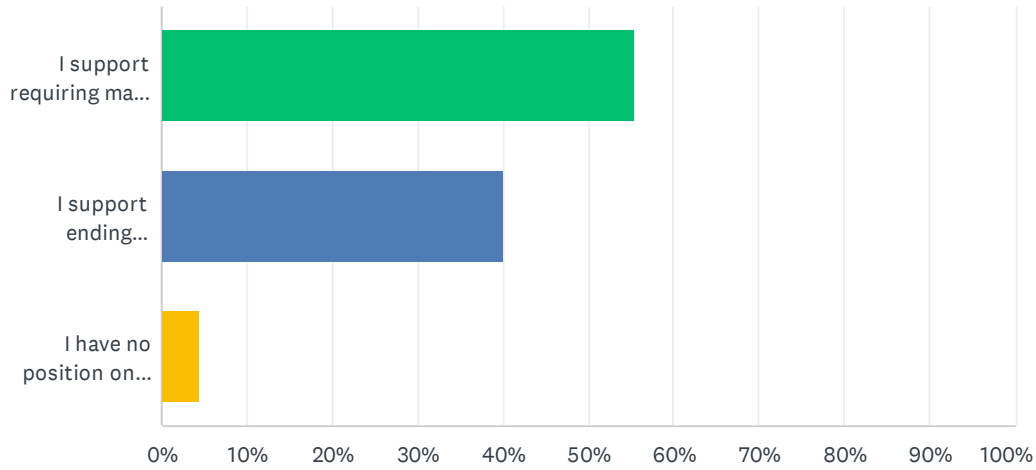

### Q1 Please select one of the following :

Answered: 2,055 Skipped: 0

ANSWER CHOICES	RESPONSES
I support requiring masks in the Buffalo Public Schools until the impact of COVID transmission as a result of our schools being closed during the mid-winter recess which includes February 19, 2022 to February 27, 2022 can be determined – usually two (2) weeks after the recess.	55.43% 1,139
I support ending requiring masks in the Buffalo Public Schools immediately.	40.10% 824
I have no position on when to end requiring masks in the Buffalo Public Schools.	4.48% 92
<b>TOTAL</b>	<b>2,055</b>